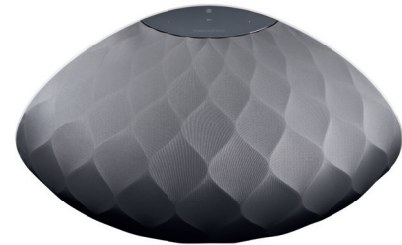

FILL A ROOM WITH
SUPERIOR STEREO SOUND.

Bowers & Wilkins

FORMATION **WEDGE**

With Bowers & Wilkins Formation Wedge, experience legendary, room-filling Bowers & Wilkins audio quality, married with purposeful design that is meant to please the eyes as well as the ears. True to our heritage of uncompromising sound quality, the unique 120-degree elliptical speaker shape was created to hold a full-range of high frequency, midrange and subwoofer components for a true stereo effect, with calculated, angled drivers so sound reaches every part of a room. Stream in 96/24 quality and sync easily with other Formation speakers for a complete high-fidelity, multiroom set up. Formation Wedge, as part of the Formation Suite, is yet another example of how Bowers & Wilkins defines the Highest Form of Sound™.

說明 無線音樂系統

技術特色 Apple® AirPlay 2® technology
Spotify® Connect
Room Ready
Bluetooth In
Digital Signal Processing (DSP)
Digital amplifier
Dynamic EQ

驅動單體 2 x ø25mm (1英吋) 「雙層振膜」高音
2 x ø90mm (3.5英吋) FST中音
1 x ø150mm (6英吋) 超低音